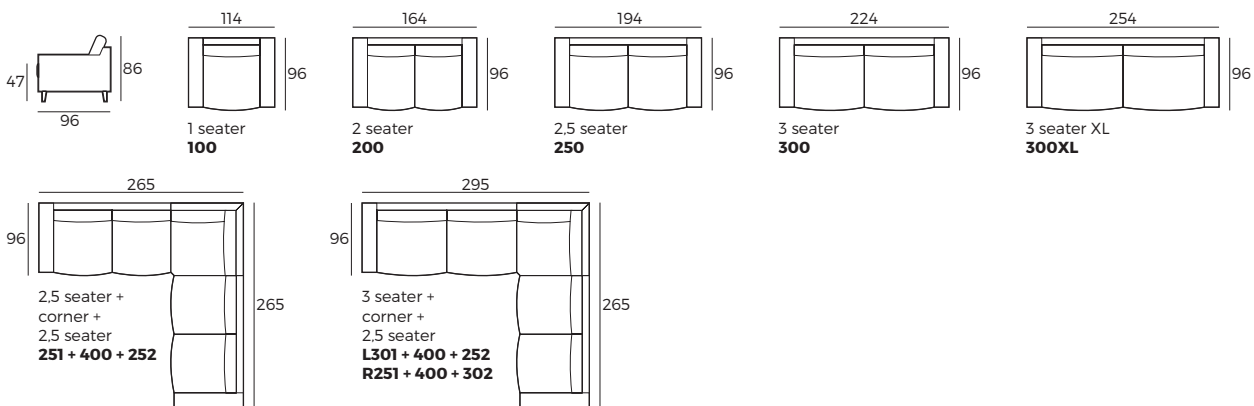

Alba

Alba

Comfort

1. Upholstery

2. Appearance

3. Legs

IMPORTANT:

Upholstered furniture is handmade using soft materials therefore measurements may vary up to +/- 5 cm.
Parts and sets shown in 2D drawings are left-sided. Parts and sets can be mirrored from left to right.

Sets

Scale 1:100

Accessories

CUSTOM MADE COMFORT