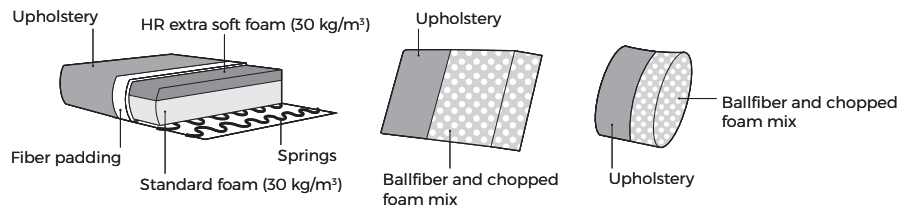

Helena

Helena

Comfort

1. Upholstery

2. Armrests

Covy
W 21 x L 96 x H 63

Hedy
W 25 x L 96 x H 63

Flaty
W 14 x L 96 x H 63

Gaby
W 25 x L 96 x H 63

3. Choose pillows

Pillow **B**

Pillow **P**

4. Legs

IMPORTANT:

Upholstered furniture is handmade using soft materials therefore measurements may vary up to +/- 5 cm.
Parts and sets shown in 2D drawings are left-sided. Parts and sets can be mirrored from left to right.

Single parts (Measurements with Hedy armrest)

Scale 1:100

Helena

Single parts (Measurements with Hedy armrest)

Scale 1:100

Half-sets (Measurements with Hedy armrest)

Sets (Measurements with Hedy armrest)

Accessories