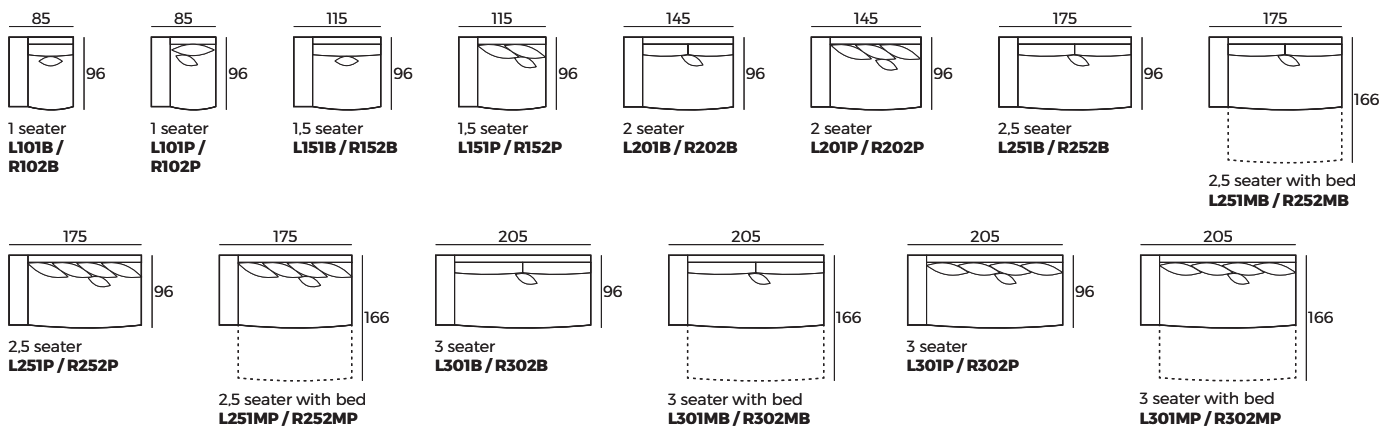

Gaby
W 25 x L 96 x H 63

3. Choose pillows

Pillow **B**

Pillow **P**

4. Legs

IMPORTANT:

Upholstered furniture is handmade using soft materials therefore measurements may vary up to +/- 5 cm.
Parts and sets shown in 2D drawings are left-sided. Parts and sets can be mirrored from left to right.

Single parts (Measurements with Hedy armrest)

Scale 1:100

Helena

Single parts (Measurements with Hedy armrest)

Scale 1:100

Half-sets (Measurements with Hedy armrest)

Sets (Measurements with Hedy armrest)

Accessories