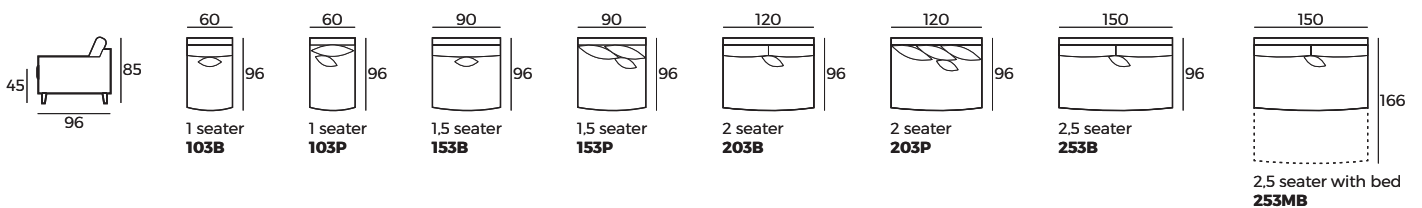

Helena

Helena

Comfort

1. Upholstery

2. Armrests

Covy
W 21 x L 96 x H 63

Hedy
W 25 x L 96 x H 63

Flaty
W 14 x L 96 x H 63

Gaby
W 25 x L 96 x H 63

3. Choose pillows

Pillow **B**

Pillow **P**

4. Legs

IMPORTANT:

Upholstered furniture is handmade using soft materials therefore measurements may vary up to +/- 5 cm.
Parts and sets shown in 2D drawings are left-sided. Parts and sets can be mirrored from left to right.

Single parts (Measurements with Hedy armrest)

Scale 1:100

Helena

Single parts (Measurements with Hedy armrest)

Scale 1:100

Half-sets (Measurements with Hedy armrest)

Sets (Measurements with Hedy armrest)

Accessories