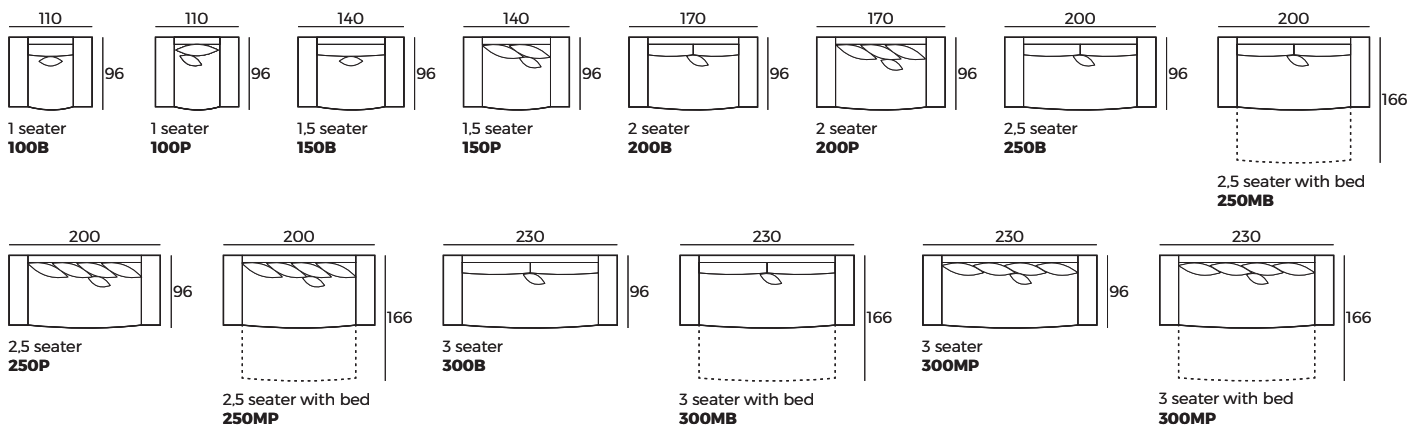

Gaby
W 25 x L 96 x H 63

3. Choose pillows

Pillow **B**

Pillow **P**

4. Legs

IMPORTANT:

Upholstered furniture is handmade using soft materials therefore measurements may vary up to +/- 5 cm.
Parts and sets shown in 2D drawings are left-sided. Parts and sets can be mirrored from left to right.

Single parts (Measurements with Hedy armrest)

Scale 1:100

Helena

Single parts (Measurements with Hedy armrest)

Scale 1:100

Half-sets (Measurements with Hedy armrest)

Sets (Measurements with Hedy armrest)

Accessories