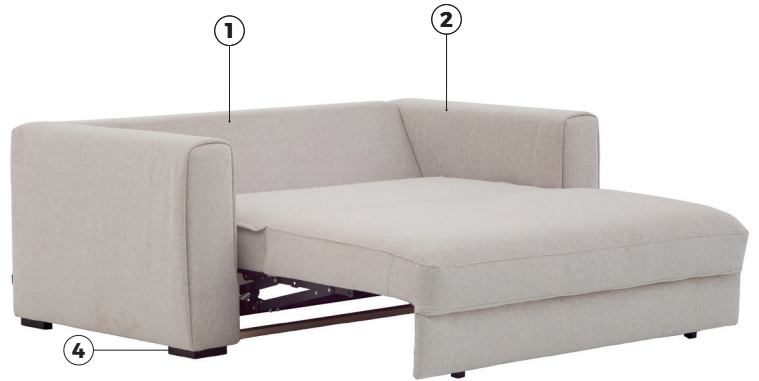

Helena

Helena

Comfort

1. Upholstery

2. Armrests

Covy
W 21 x L 96 x H 63

Hedy
W 25 x L 96 x H 63

Flaty
W 14 x L 96 x H 63

Gaby
W 25 x L 96 x H 63

3. Choose pillows

Pillow **B**

Pillow **P**

4. Legs

IMPORTANT:

Upholstered furniture is handmade using soft materials therefore measurements may vary up to +/- 5 cm.
Parts and sets shown in 2D drawings are left-sided. Parts and sets can be mirrored from left to right.

Single parts (Measurements with Hedy armrest)

Scale 1:100

Helena

Single parts (Measurements with Hedy armrest)

Scale 1:100

Half-sets (Measurements with Hedy armrest)

Sets (Measurements with Hedy armrest)

Accessories