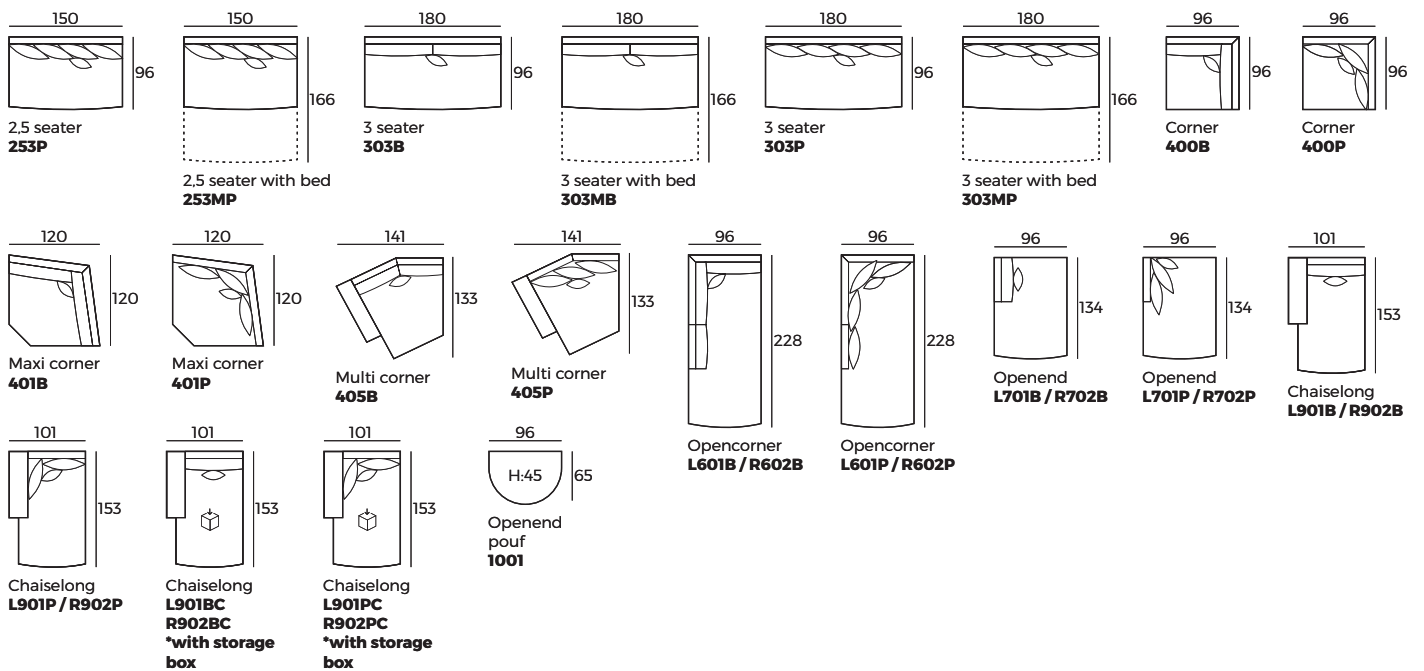

Helena

Helena

Comfort

1. Upholstery

2. Armrests

Covy
W 21 x L 96 x H 63

Hedy
W 25 x L 96 x H 63

Flaty
W 14 x L 96 x H 63

Gaby
W 25 x L 96 x H 63

3. Choose pillows

Pillow **B**

Pillow **P**

4. Legs

IMPORTANT:

Upholstered furniture is handmade using soft materials therefore measurements may vary up to +/- 5 cm.
Parts and sets shown in 2D drawings are left-sided. Parts and sets can be mirrored from left to right.

Single parts (Measurements with Hedy armrest)

Scale 1:100

Helena

Single parts (Measurements with Hedy armrest)

Scale 1:100

Half-sets (Measurements with Hedy armrest)

Sets (Measurements with Hedy armrest)

Accessories