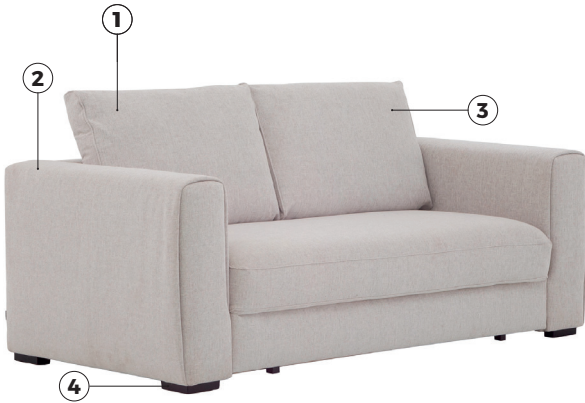

Helena

Helena

Comfort

1. Upholstery

2. Armrests

Covy
W 21 x L 96 x H 63

Hedy
W 25 x L 96 x H 63

Flaty
W 14 x L 96 x H 63

Gaby
W 25 x L 96 x H 63

3. Choose pillows

Pillow **B**

Pillow **P**

4. Legs

IMPORTANT:

Upholstered furniture is handmade using soft materials therefore measurements may vary up to +/- 5 cm.
Parts and sets shown in 2D drawings are left-sided. Parts and sets can be mirrored from left to right.

Single parts (Measurements with Hedy armrest)

Scale 1:100

Helena

Single parts (Measurements with Hedy armrest)

Scale 1:100

Half-sets (Measurements with Hedy armrest)

Sets (Measurements with Hedy armrest)

Accessories